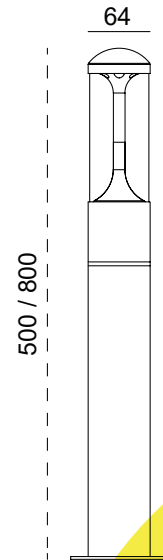

OUTDOOR LIGHT LAWN BOLLARD

TECHNICAL SHEET
KL-545-500/800

KEYLIGHT

SPAIN

PRODUCTOS DE ILUMINACION

FEATURES

- 220-240V
- CE ROHS Certified
- Silicon-rubber gasket
- Die-cast aluminium Body
- Powder-coated with pretreatment for outdoor use
- 3-years warranty

SPECIFICATIONS

Product Code	KL-545-500	KL-545-800
Power	6W	
Input	220-240V	
Luminous flux	500 lm	
Color Temperature	2700k-6500k	
Beam Angle	120°	
Power factor	≥0.5	
CRI	80	
Finishing Colors	White/Silver Grey/Dark Grey/Black	
LED Type	SMD	
IP Rating	IP65 Class 1	
Size	500mm*Ø64mm	800mm*Ø64mm
Warranty	3 years	