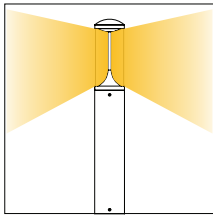

OUTDOOR LIGHT LAWN BOLLARD

TECHNICAL SHEET
KL-545-500/800

KEYLIGHT

SPAIN

PRODUCTOS DE ILUMINACION

FEATURES

- 220-240V
- CE ROHS Certified
- Silicon-rubber gasket
- Die-cast aluminium Body
- Powder-coated with pretreatment for outdoor use
- 3-years warranty

SPECIFICATIONS

Product Code	KL-545-500	KL-545-800
Power	6W	
Input	220-240V	
Luminous flux	500 lm	
Color Temperature	2700k-6500k	
Beam Angle	120°	
Power factor	≥0.5	
CRI	80	
Finishing Colors	White/Silver Grey/Dark Grey/Black	
LED Type	SMD	
IP Rating	IP65 Class 1	
Size	500mm*Ø64mm	800mm*Ø64mm
Warranty	3 years	